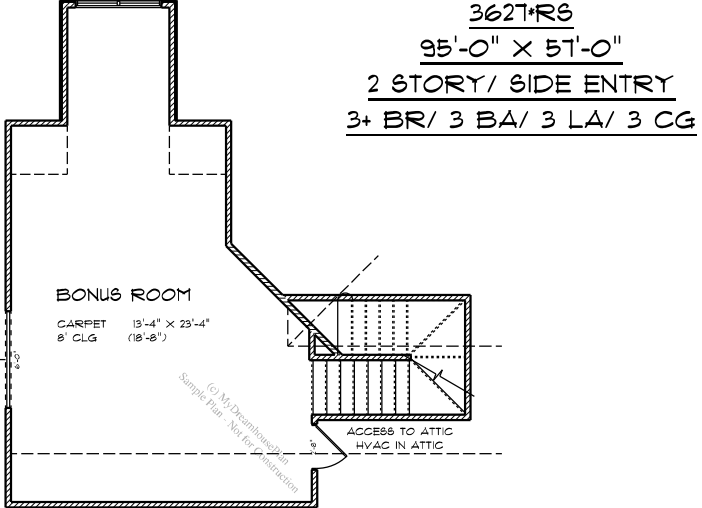

(c) MyDreamhousePlan
Sample Plan - Not for Construction

MAIN FLOOR	3142
BONUS ROOM	485
TOTAL LIVING	3627
GARAGE	888
PATIO (covered)	322
FORCH	39
TOTAL	533

(c) MyDreamhousePlan
Sample Plan - Not for Construction